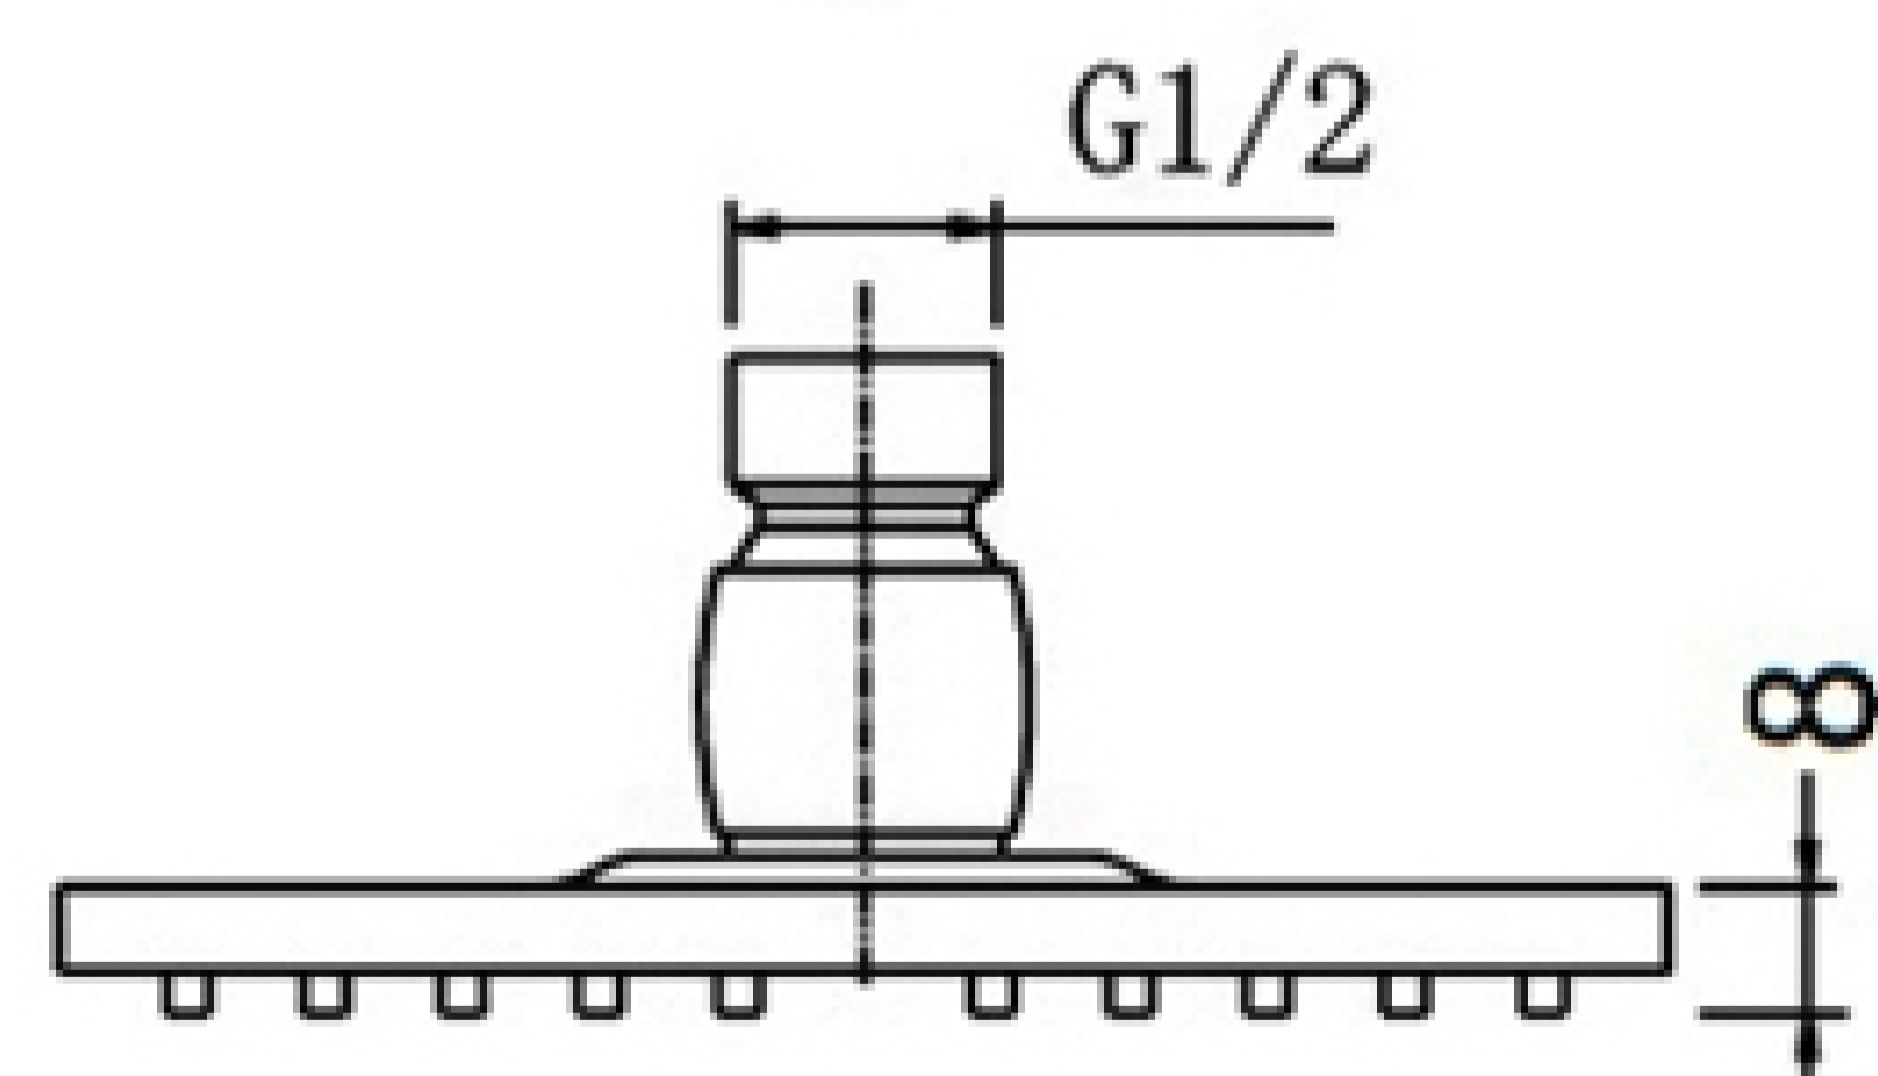

Brass Shower Head

Product Code : 4001

Technical Drawing

All dimension are in **mm**